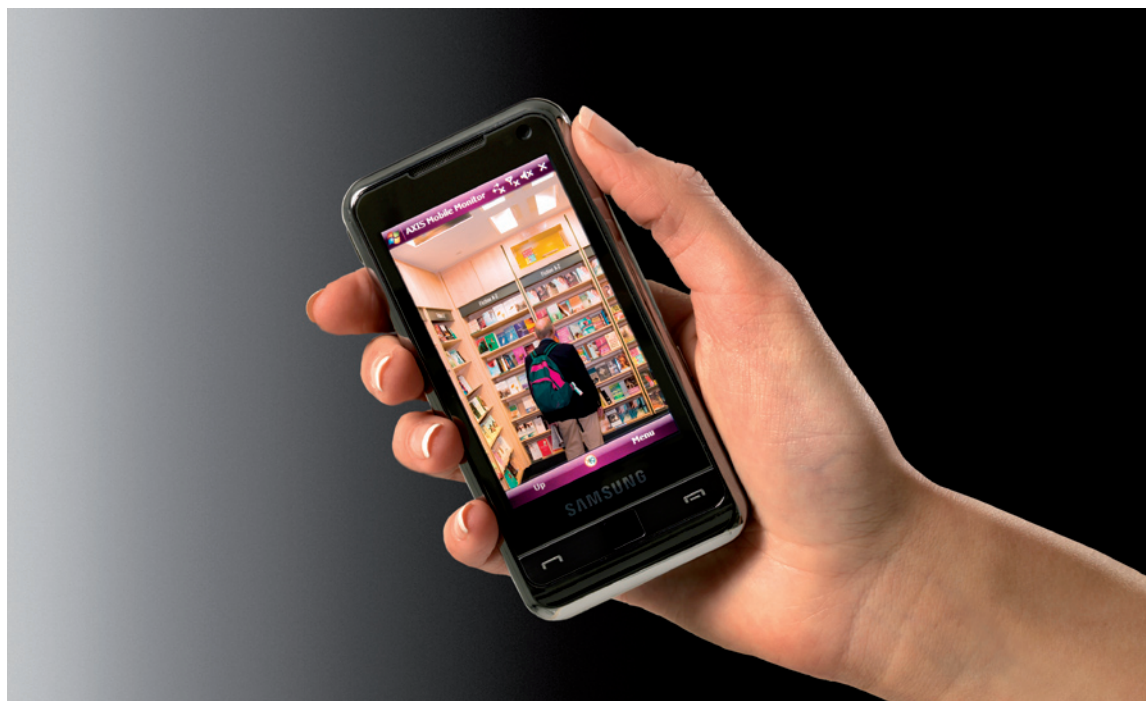

AXIS Mobile Monitor

Live video on handheld devices.

- > Live video on handheld devices
- > Easy installation
- > Flexible configuration
- > PTZ and I/O control
- > Intuitive user interface
- > Easy-to-read focus indicator

AXIS Mobile Monitor software enables quick and easy access to live video from Axis network video products, directly on smartphones or Pocket PCs. It increases the flexibility of the installed cameras, not only for viewing live video but also for versatile camera management.

AXIS Mobile Monitor makes mobile surveillance convenient on handheld devices running Windows Mobile.

Designed with ease of use in focus, this software offers easy installation and setup with automatic discovery and flexible configuration of cameras.